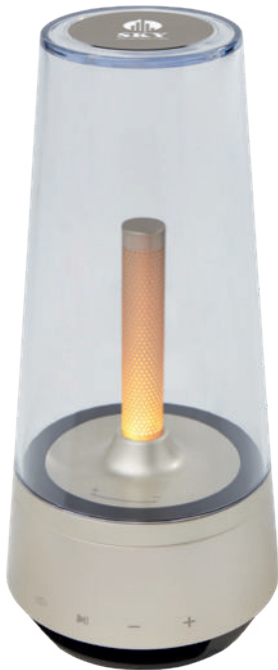

THE BEAUTY OF SIMPLICITY

Tekiō is a thoughtful selection of modern consumer technology, meeting customers' needs to work on multiple mobile devices at home and on the go.

TEKIÖ

124191 HYBRID DESK PAD
PU Plastic leather 60 x 40 x 0.17 cm ●

TEKIÖ

124217 HYBRID MULTI-DEVICE KEYBOARD WITH
STAND ABS Plastic 29 x 16 x 1.7 cm ●

TEKIÖ

124239 HYBRID SMART WIRELESS CHARGER ABS Plastic, Aluminium 119 x 119 x 20.5 cm ●

TEKIÖ

124236 HYBRID CONFERENCE SPEAKER ABS Plastic 12.2 x 12.2 x 4 cm ●

TEKIÖ

124280 HYBRID AMBIANCE SPEAKER ABS Plastic 12.9 x 10.9 x 22.6 cm ○

TEKIÖ

124216 HYBRID PERFORMANCE BLUETOOTH KEYBOARD - QWERTY Aluminium, ABS Plastic 28.2 x 11.6 x 1.5 cm ●

TEKIÖ

124274 HYBRID MONITOR LIGHT
Aluminium 7.9 x 3.7 x 3.7 cm ●

TEKIÖ

124264 HYBRID ACTIVE STYLUS PEN FOR
IPAD Aluminium, ABS Plastic 16.5 x 1 x 1 cm ●

TEKIÖ

124197 CERRIS DESK PAD Cork 60 x 40 x 0.3 cm ○

TEKIÖ

124231 CERRIS LAPTOP STAND Cork 4 x 4 x 4 cm ○

TEKIÖ

124210 ADAPT ALUMINIUM USB-C TO USB-A 3.0 ADAPTER
Aluminium, ABS Plastic 3.5 x 1.5 x 0.8 cm ●