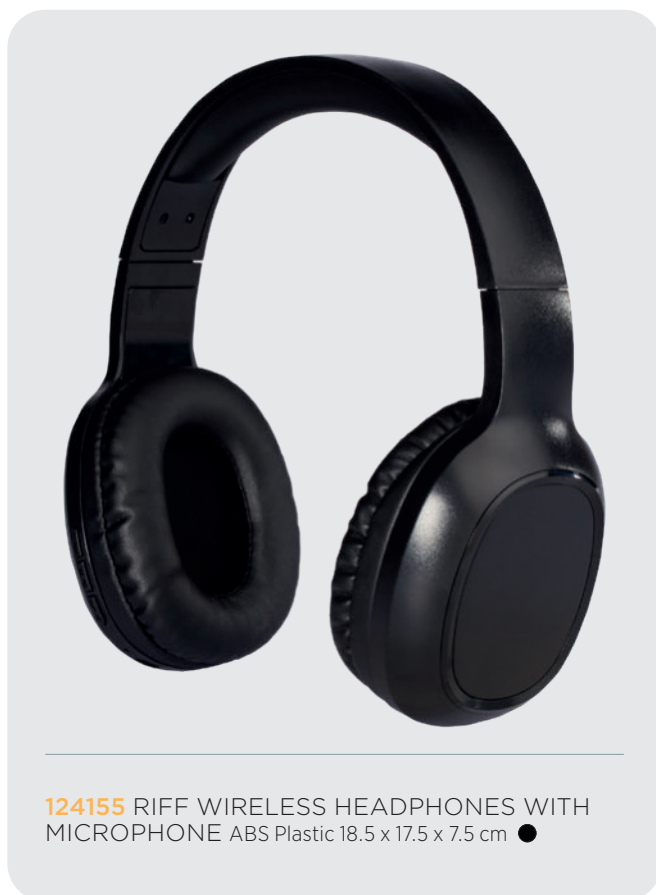

TEKIÖ

124284 ANTON ADVANCED ENC EARBUDS
ABS Plastic 5.8 x 4.7 x 2.6 cm ○

124160 BRAAVOS 2 TRUE WIRELESS AUTO PAIR
EARBUDS ABS Plastic 7.36 x 3.97 x 8.54 cm ○●

124253 BRAAVOS MINI TWS EARBUDS
ABS Plastic 5 x 2.2 x 3.8 cm ●