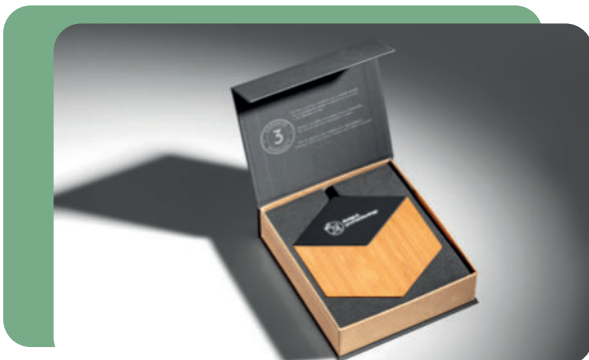

SCX
design

1PX082 SCX.DESIGN W23 10W
WIRELESS CHARGING PAD WITH
LIGHT-UP LOGO
Wood Ø 6.8 x 1 cm ●

SCX
design

1PX083 SCX.DESIGN W26 10W
WOODEN WIRELESS CHARGING
PHONE STAND WITH LIGHT-UP
LOGO Wood 14 x 7 x 1.2 cm ●