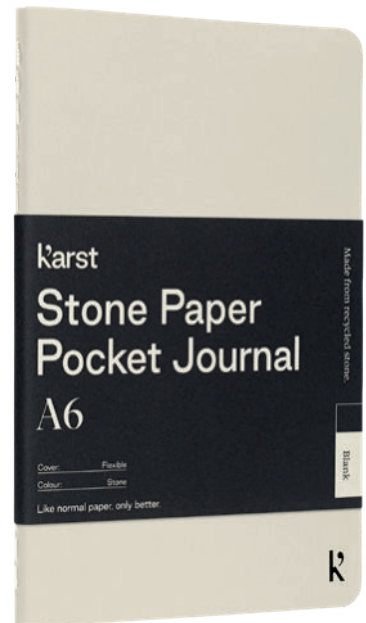

Kilowatts of energy

Equivalent to powering 990 homes for an hour

107792 KARST® A5 STONE PAPER JOURNAL TWIN PACK Stone paper 21 x 14.8 x 1 cm ●●

107791 KARST® A5 SOFTCOVER NOTEBOOK-LINED Stone paper 21 x 14.8 x 1.62 cm ●○