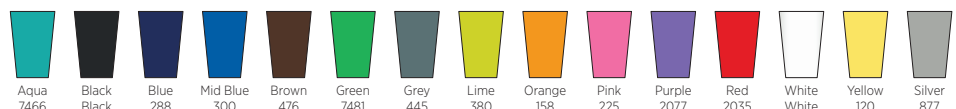

Tumbler colours

(Americano Cortado available in clear only)