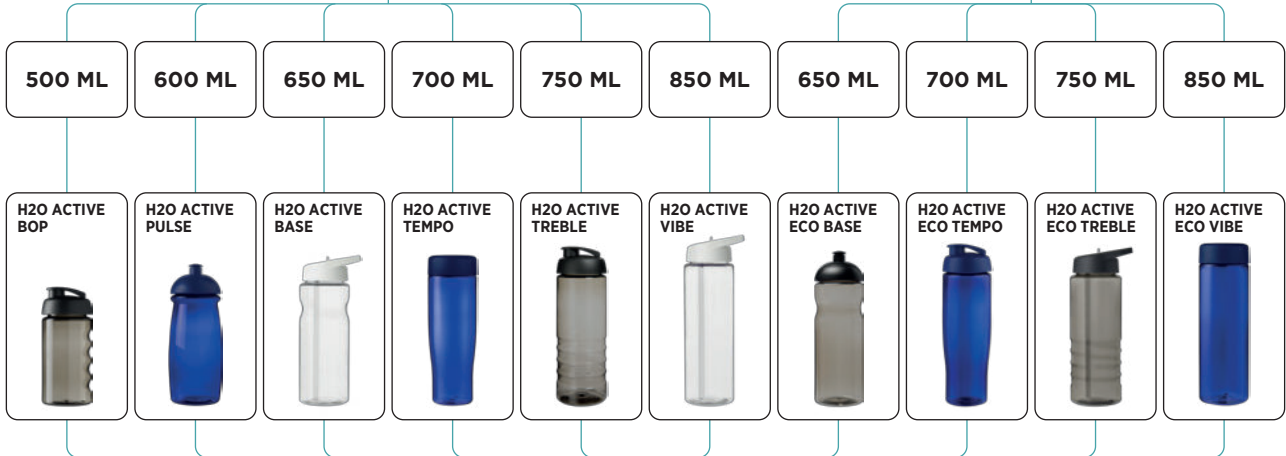

# SIMPLE STEPS TO YOUR PERFECT BOTTLE...

HIGH GLOSS PET

RECYCLED PET

**CHOICE OF FOUR LIDS:  
SPOUT, FLIP, DOME OR SCREW CAP**