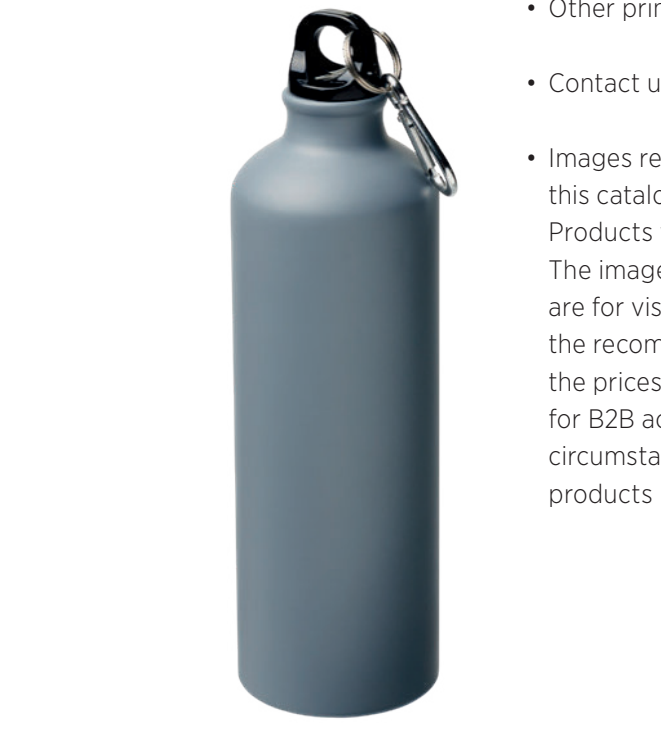

100640 PACIFIC 770 ML MATTE WATER BOTTLE WITH CARABINER Aluminium Ø 7.3 x 25 cm ●●●●○