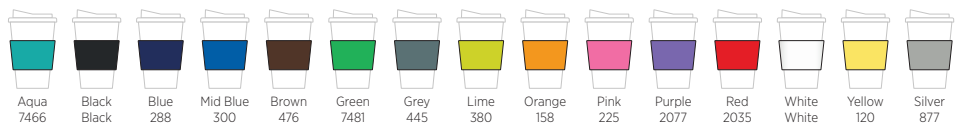

Grip colours

(Tyre grip available in black only)