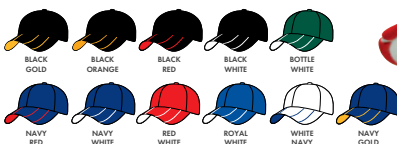

DISCONTINUED

DISCONTINUED

DISCONTINUED