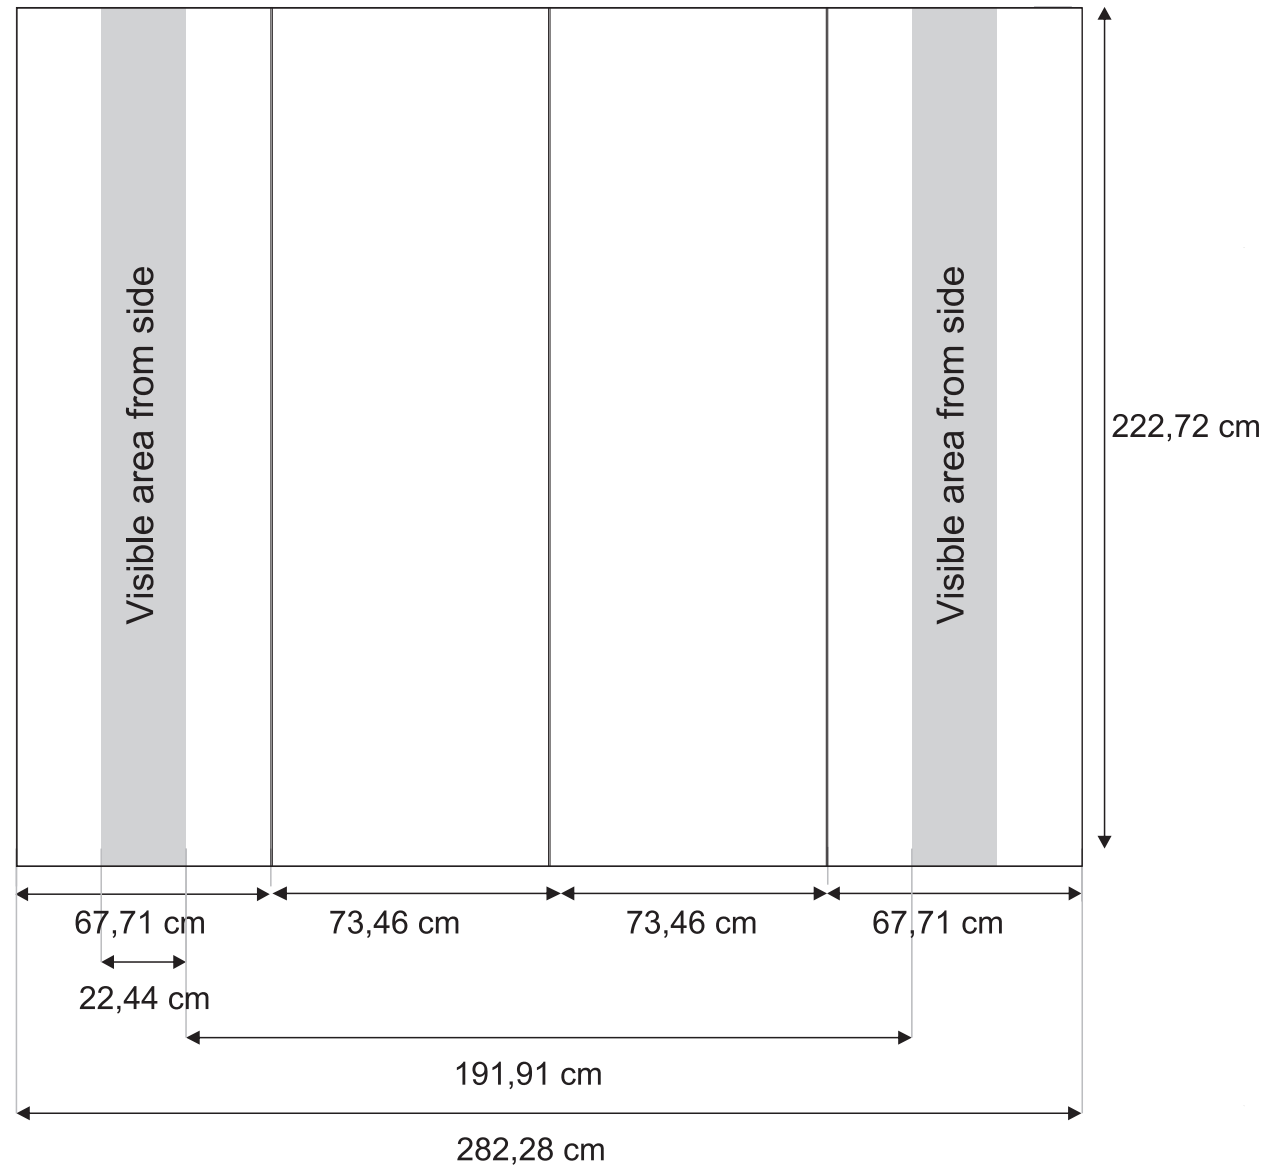

Messuseinä Suora PVC 197 x 222 cm

3x2

MARILEA

General guidelines:

- CMYK
- Convert Pantone colours to CMYK.
- Do not supply RGB images.
- Resolution: 150 dpi at 100% or 300 dpi at 25% of output size.
- All fonts must be converted to outlines.
- acceptable formats: eps, ai, pdf, tiff (with LZW compression)

Dimensions:

- Finished size: 282,28 x 222,61 cm
- Bleeding:
 - 2 mm sides and top
 - 30 mm bottom