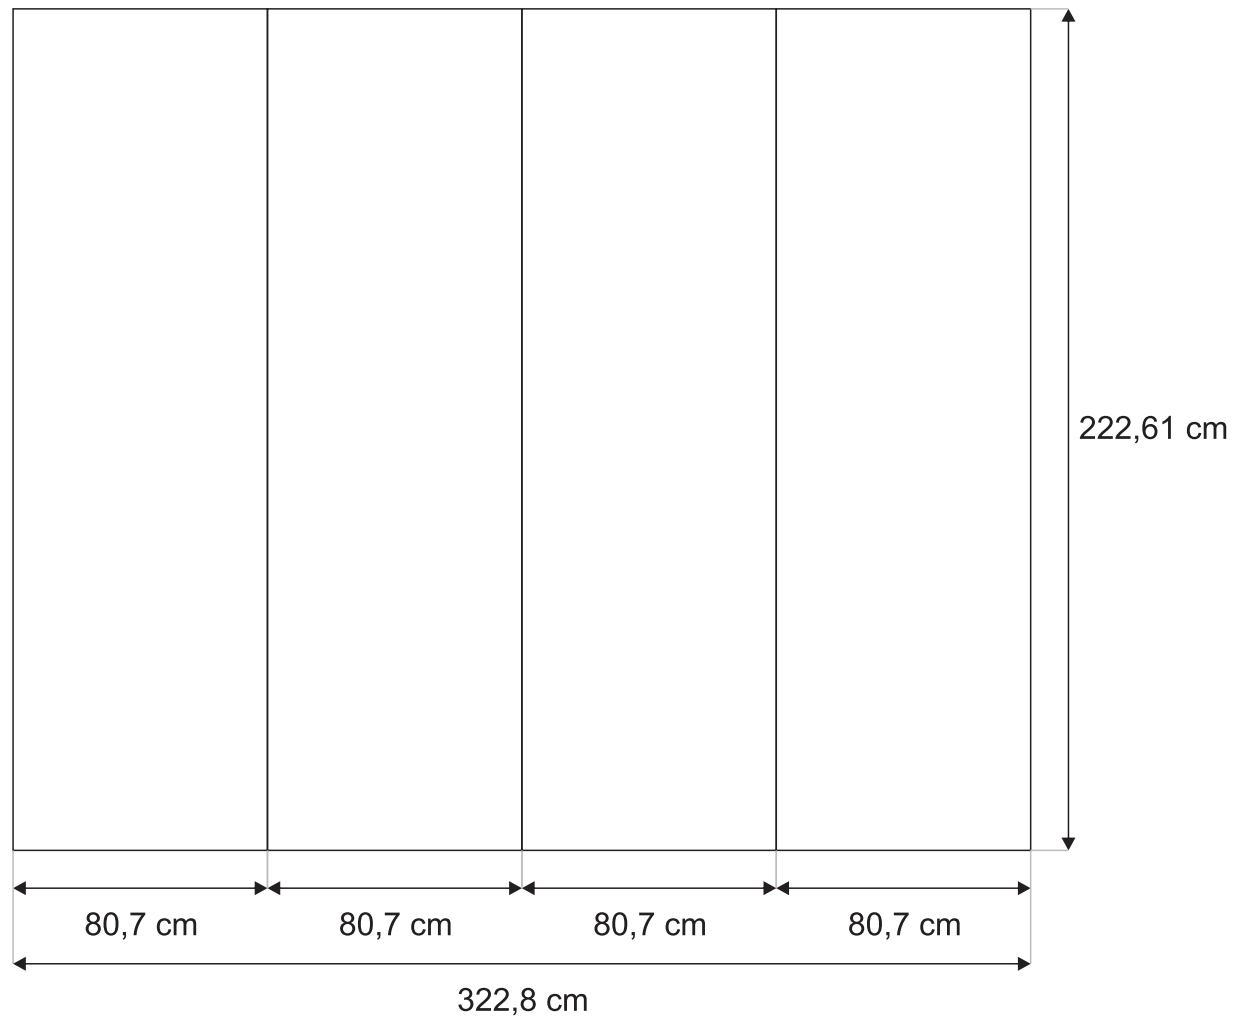

# Messuseinä Kaareva PVC 307 x 222 cm

**3x4**

**General guidelines:**

- CMYK
- Convert Pantone colours to CMYK.
- Do not supply RGB images.
- Resolution: 150 dpi at 100% or 300 dpi at 25% of output size.
- All fonts must be converted to outlines.
- acceptable formats: eps, ai, pdf, tiff (with LZW compression)

403,86 cm

**Dimensions:**

- Finished size:  
403,86 x 222,61 cm
- Bleeding:
  - 2 mm sides and top
  - 30 mm bottom

# Messuseinä Kaareva PVC 307 x 222 cm

**3x4 -**

## Dimensions:

- Finished size:  
332,8 x 222,61 cm
- Bleeding:
  - 2 mm sides and top
  - 30 mm bottom