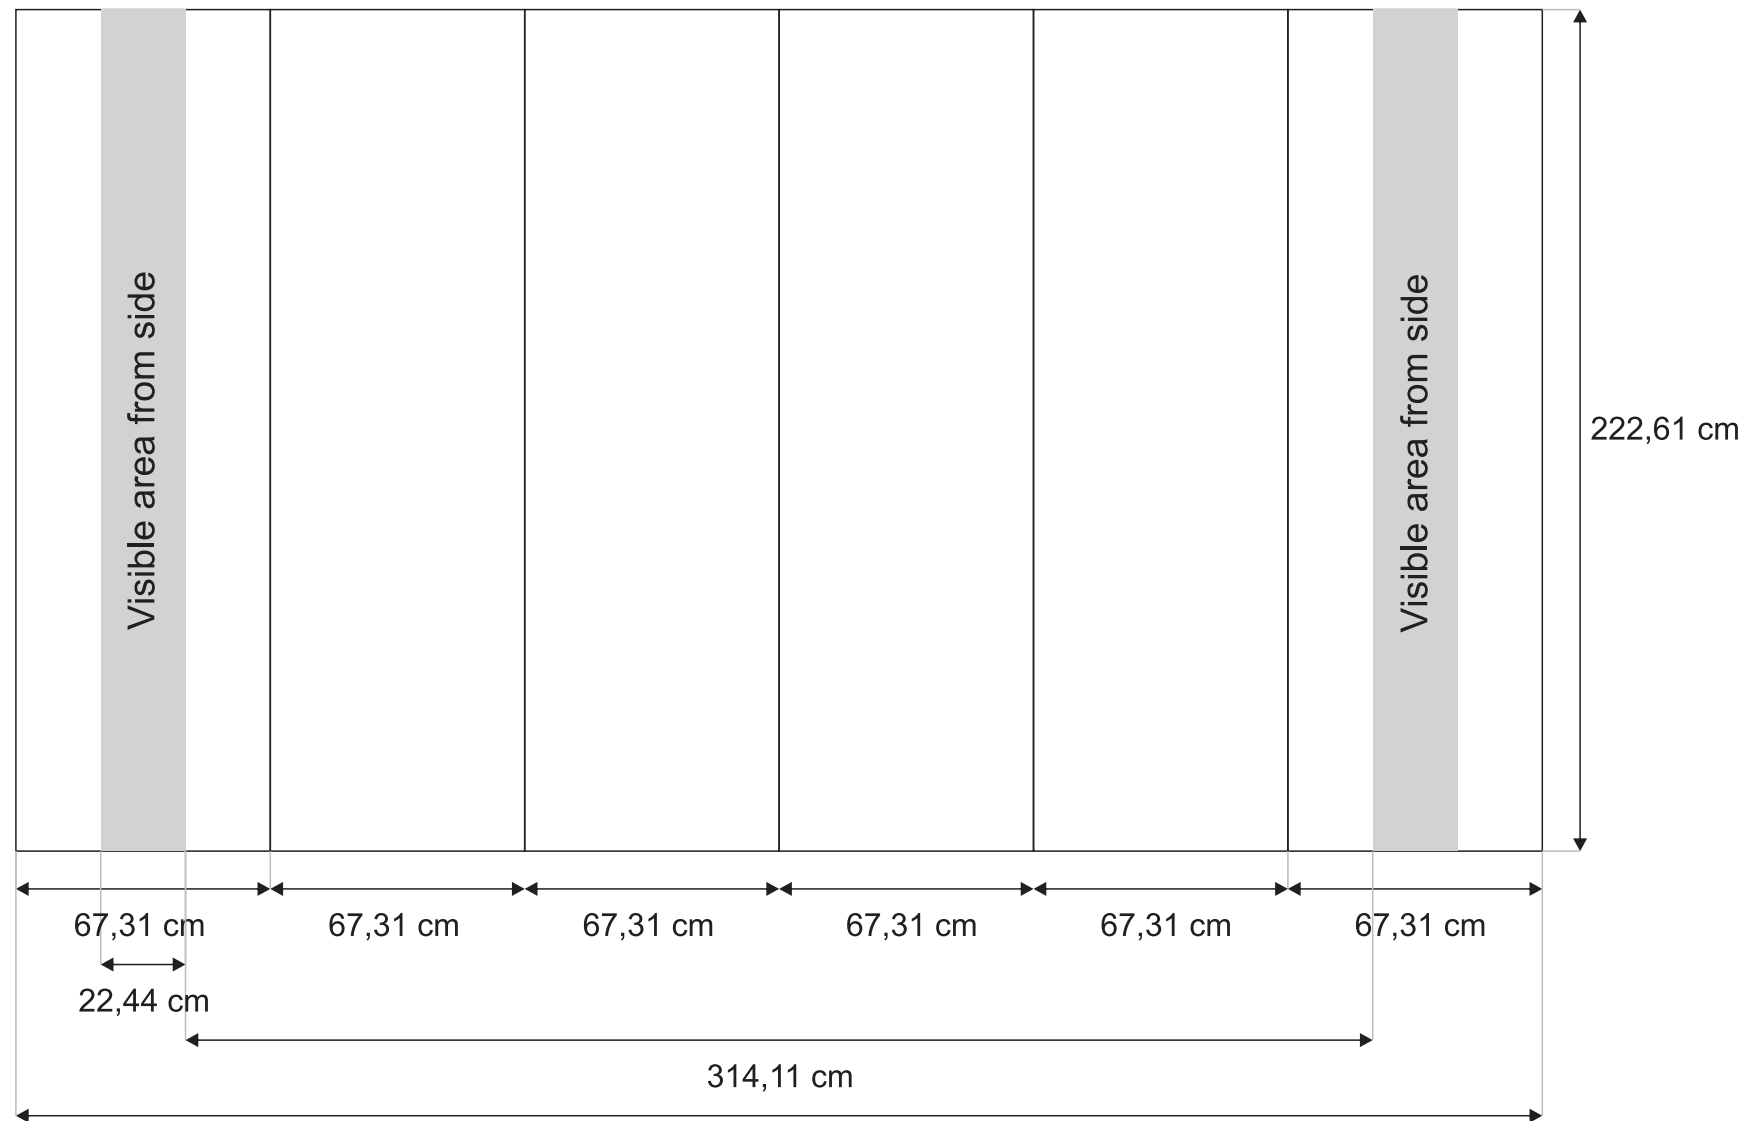

# Messuseinä Kaareva PVC 307 x 222 cm

**3x4**

**General guidelines:**

- CMYK
- Convert Pantone colours to CMYK.
- Do not supply RGB images.
- Resolution: 150 dpi at 100% or 300 dpi at 25% of output size.
- All fonts must be converted to outlines.
- acceptable formats: eps, ai, pdf, tiff (with LZW compression)

403,86 cm

**Dimensions:**

- Finished size:  
403,86 x 222,61 cm
- Bleeding:
  - 2 mm sides and top
  - 30 mm bottom

# Messuseinä Kaareva PVC 307 x 222 cm

**3x4 -**

## Dimensions:

- Finished size:  
332,8 x 222,61 cm
- Bleeding:
  - 2 mm sides and top
  - 30 mm bottom